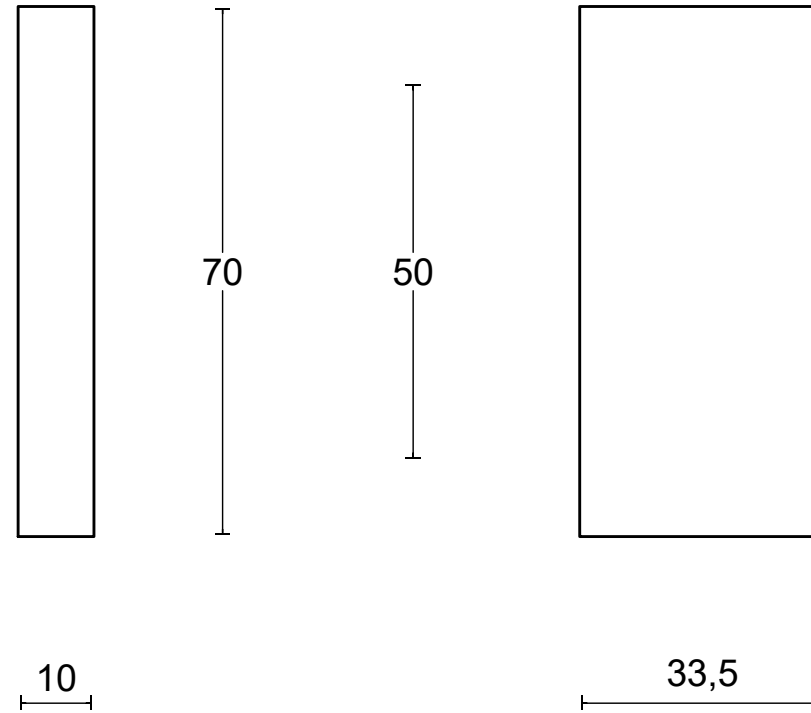

LSQB32

narrow blind escutcheon
stainless steel

FORMANI®		Part number:	
		Description:	
Doc no.: 1501R080 LSQB32 V01.dwg	LSQB32		Format:
Drawn by: Wouter Kuipers			Creation date: 27-11-2018
FORMANI HOLLAND B.V. EUROPALAAN 12 6199 AB MAASTRICHT-AIRPORT NL T +31 (0)43 308 90 00 INFO@FORMANI.COM FORMANI.COM			