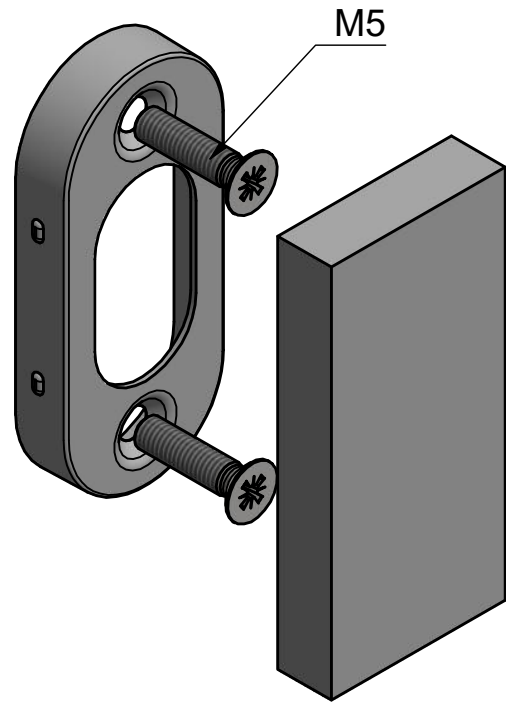

LSQB32

narrow blind escutcheon
stainless steel

FORMANI®		Part number:	
		Description:	
Doc no.: 1501R080 LSQB32 V01.dwg	LSQB32		Format:
Drawn by: Wouter Kuipers			Creation date: 27-11-2018
FORMANI HOLLAND B.V. EUROPALAAN 12 6199 AB MAASTRICHT-AIRPORT NL T +31 (0)43 308 90 00 INFO@FORMANI.COM FORMANI.COM			